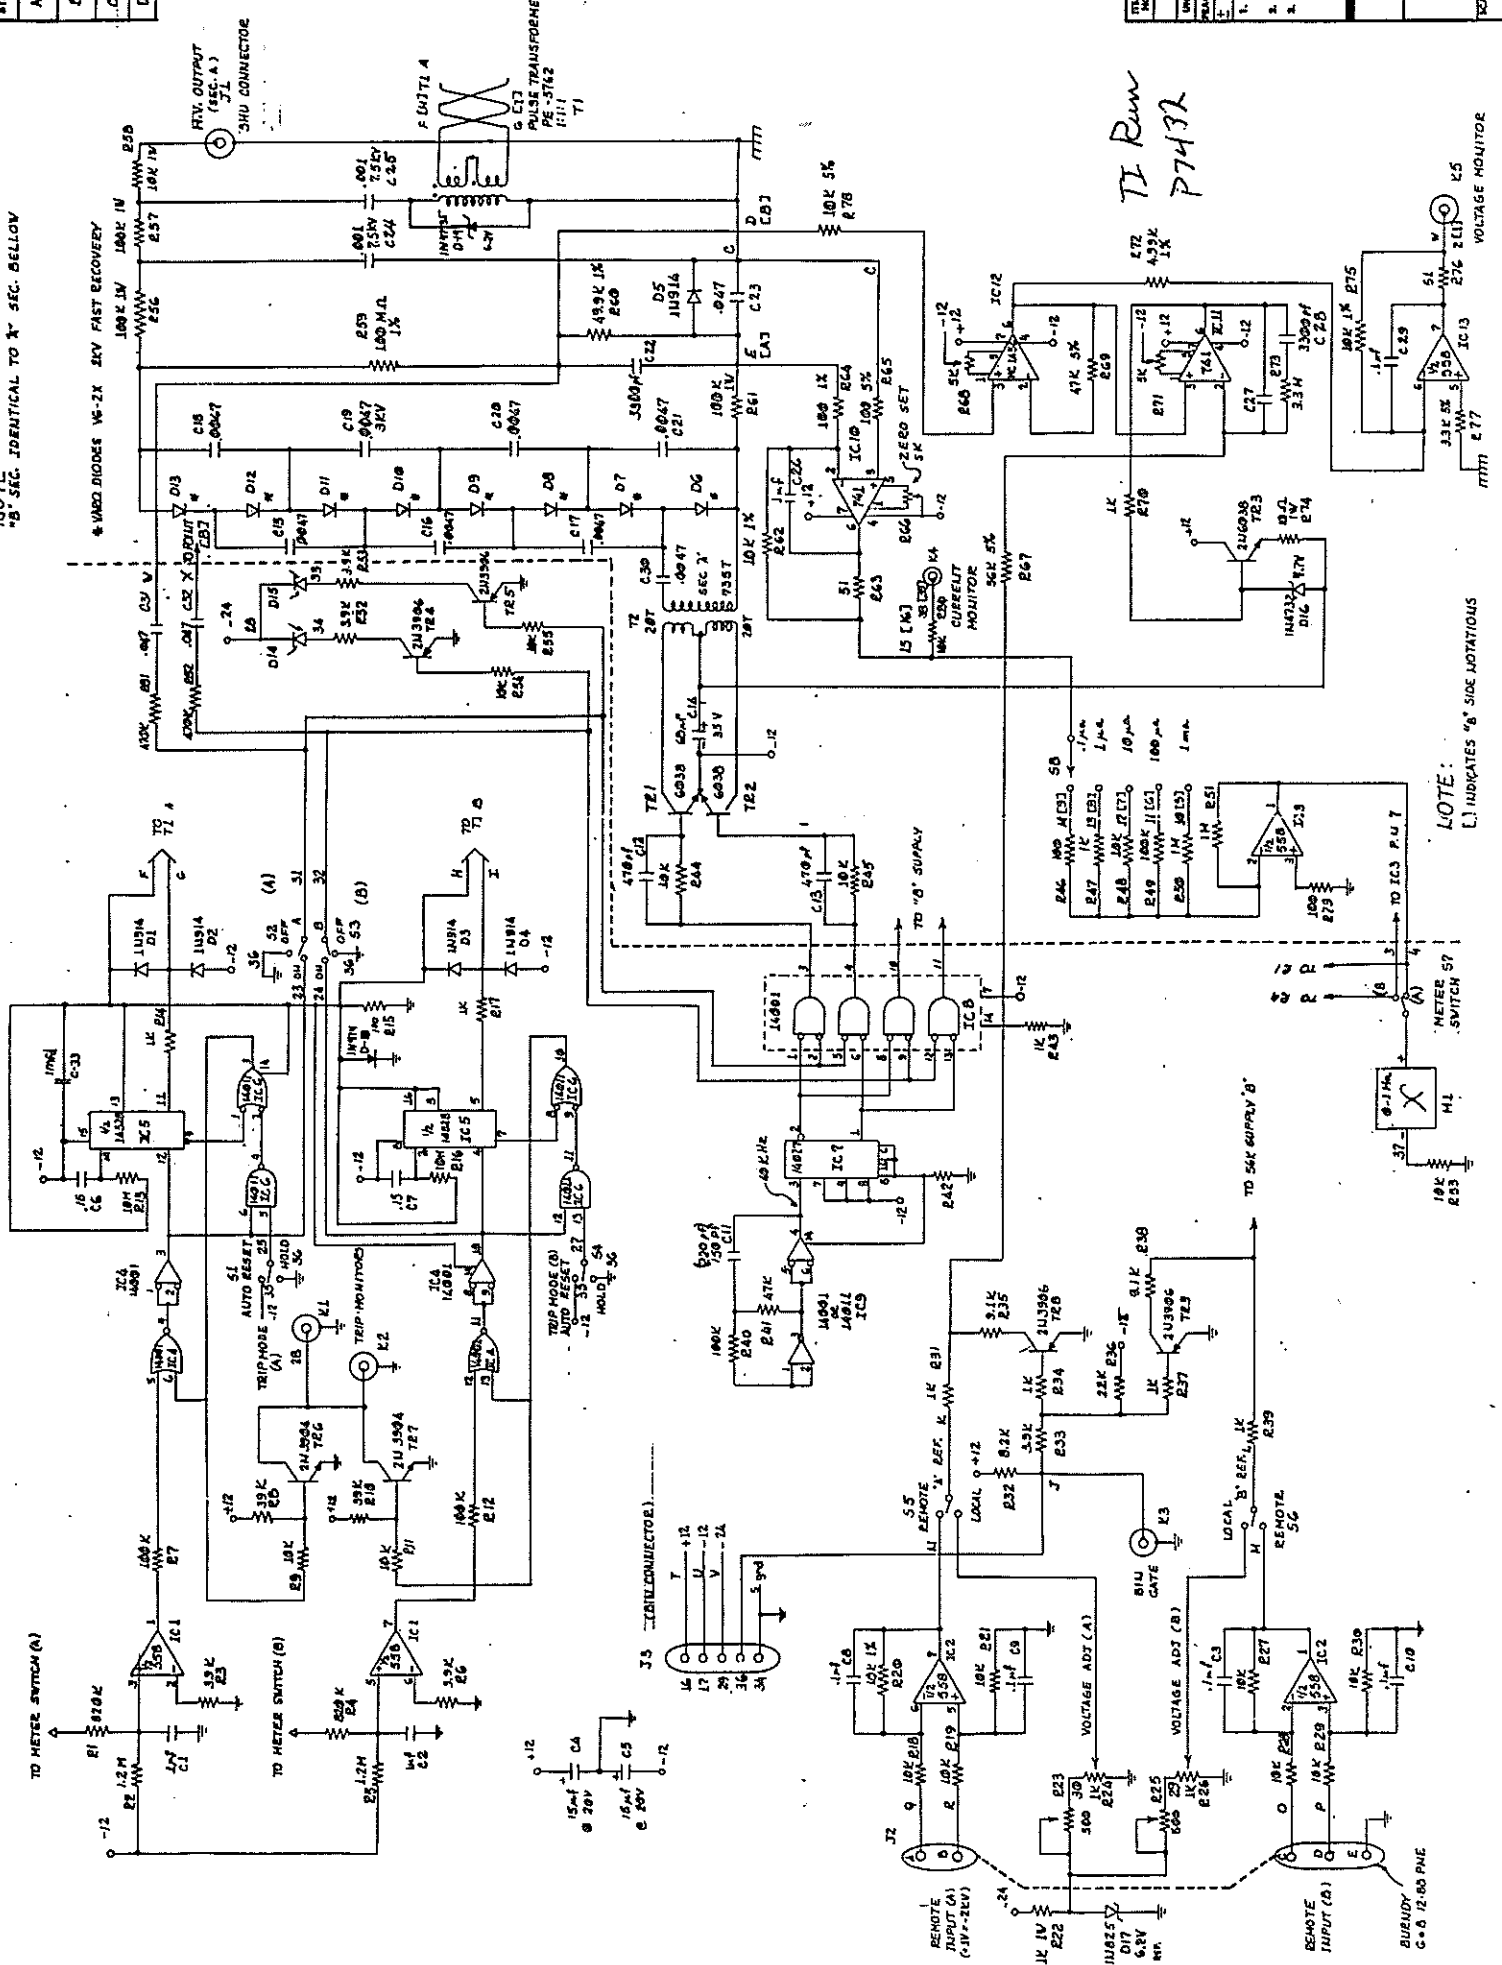

2570-3D-45703

NOTE: *B SEC. IDENTICAL TO *A SEC. BELOW

ITEM NO.	QUANTITY	DESCRIPTION
A	1	CHM
B	1	ADD
C	1	ADDEL
D	1	ADDF
E	1	ADDE

ITEM NO.	QUANTITY	DESCRIPTION
1	1	MAKE ALL
2	1	DO NOT TO
3	1	REWORK
4	1	REWORK
5	1	REWORK

TI Run 74432

NOTE: (*) INDICATES 'B' SIDE NOTATIONS

BURENDY C-6 12-00 PNE